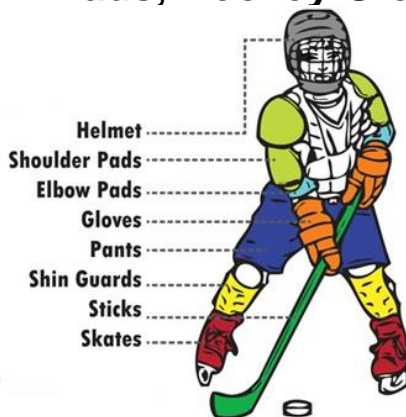

ICE VAULT

WINTER

Learn to Play Hockey

Starts Sunday, Jan. 5th – March 15th

9:45 AM – 10:45 AM

No sessions on 2/23, 3/8

Times & Dates are subject to change!

9 WEEKS

MUST HAVE FULL EQUIPMENT

**Hockey Skates, Hockey Stick, Helmet w/ Shield, Shin Guards,
Elbow Pads, Hockey Gloves**

Must be able to skate unassisted in hockey skates

BEGINNERS AGES 10 AND UNDER

\$25.00 Per Session

Learn to Play is on the same ice rink as the Atom program.

**** Sign in and pay at front window day of session
Must have a wristband to go onto the ice rink****

***VISIT OUR PRO SHOP FOR ALL YOUR HOCKEY NEEDS!**