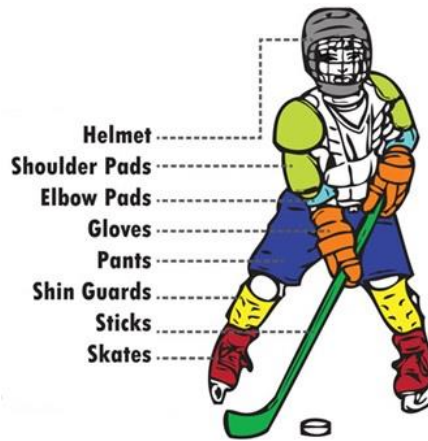

ICE  **VAULT**

SUMMER

Learn to Play Hockey

MUST HAVE FULL HOCKEY EQUIPMENT:

Skates, Stick, Helmet w/ Shield, Shin Guards, Elbow Pads, Gloves

All skaters must be able to skate forward unassisted in hockey skates