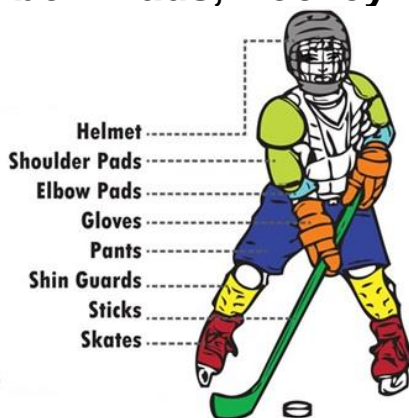

ICE VAULT

WINTER

Learn to Play Hockey

Starts Sunday, Jan. 7th – March 4th

9:45 AM – 10:45 AM

Times & Dates are subject to change!

9 WEEKS

MUST HAVE FULL EQUIPMENT

**Hockey Skates, Hockey Stick, Helmet w/ Shield, Shin Guards,
Elbow Pads, Hockey Gloves**

Must be able to skate unassisted in hockey skates

BEGINNERS AGES 10 AND UNDER

\$20.00 Per Session

**** Sign in and pay at front window day of session ****